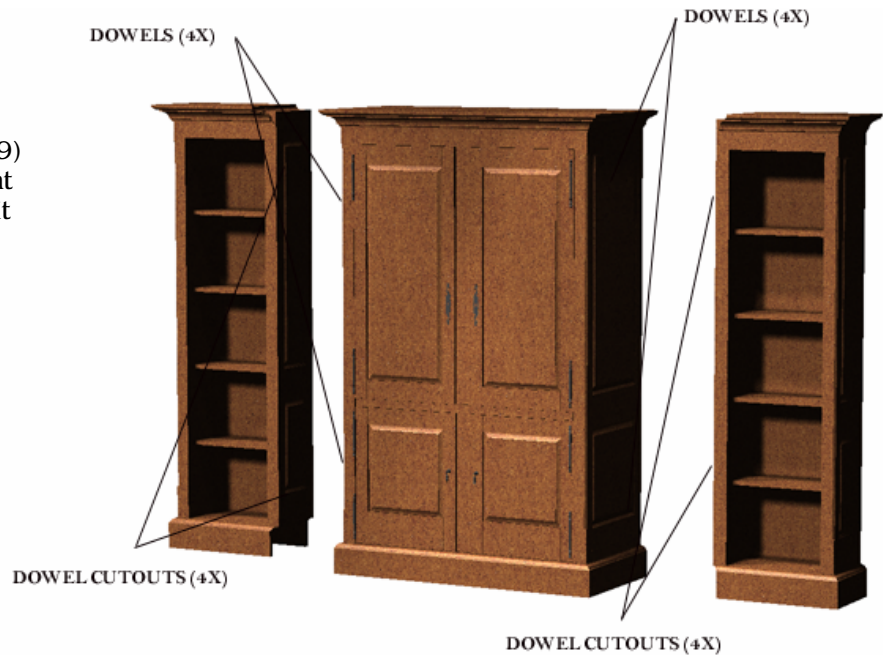

BAUSMAN & COMPANY, INC.

FINE BENCH MADE FURNITURE

Armoire Assembly Guide

Slide the side sections (6019) to the armoire (6018) so that the dowels on the armoire fit inside the dowel cutouts on the side sections.

Screw the armoire and the side sections together at the specified locations.